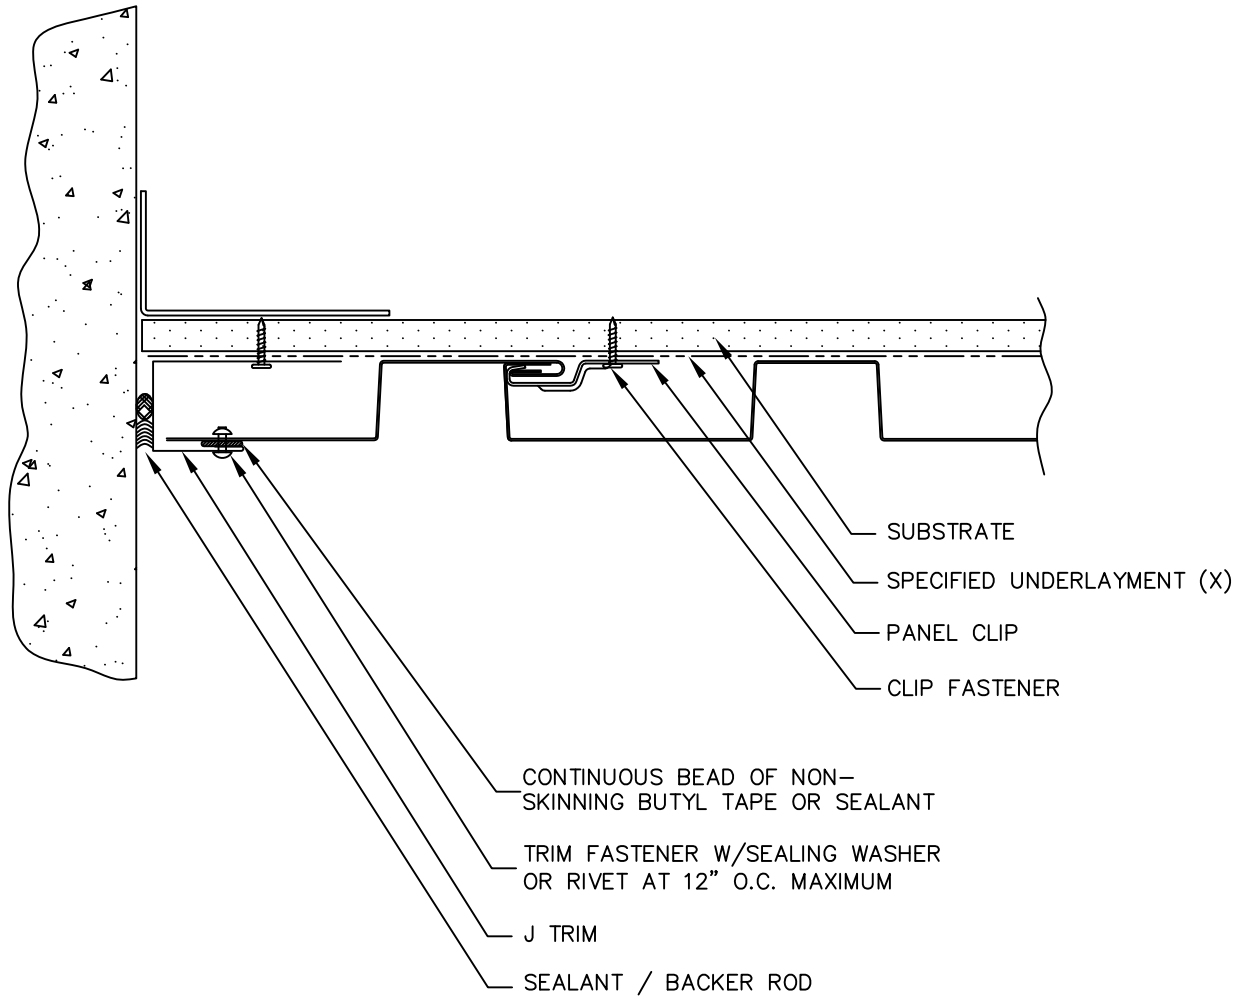

| TRIM | DIM A | USAGE |
|-------|--------|-----------------------|
| JT109 | 1 1/2" | 1.2FX FLUSH MOUNT |
| JT110 | 2" | 1.2FX W/0.5" STANDOFF |
| JT107 | 1 3/4" | 1.5FX FLUSH MOUNT |
| JT111 | 2 1/4" | 1.5FX W/0.5" STANDOFF |

(X) - NOT BY AEP SPAN

FLEX SERIES
VERTICAL INSTALL.

END WALL

FXV-07